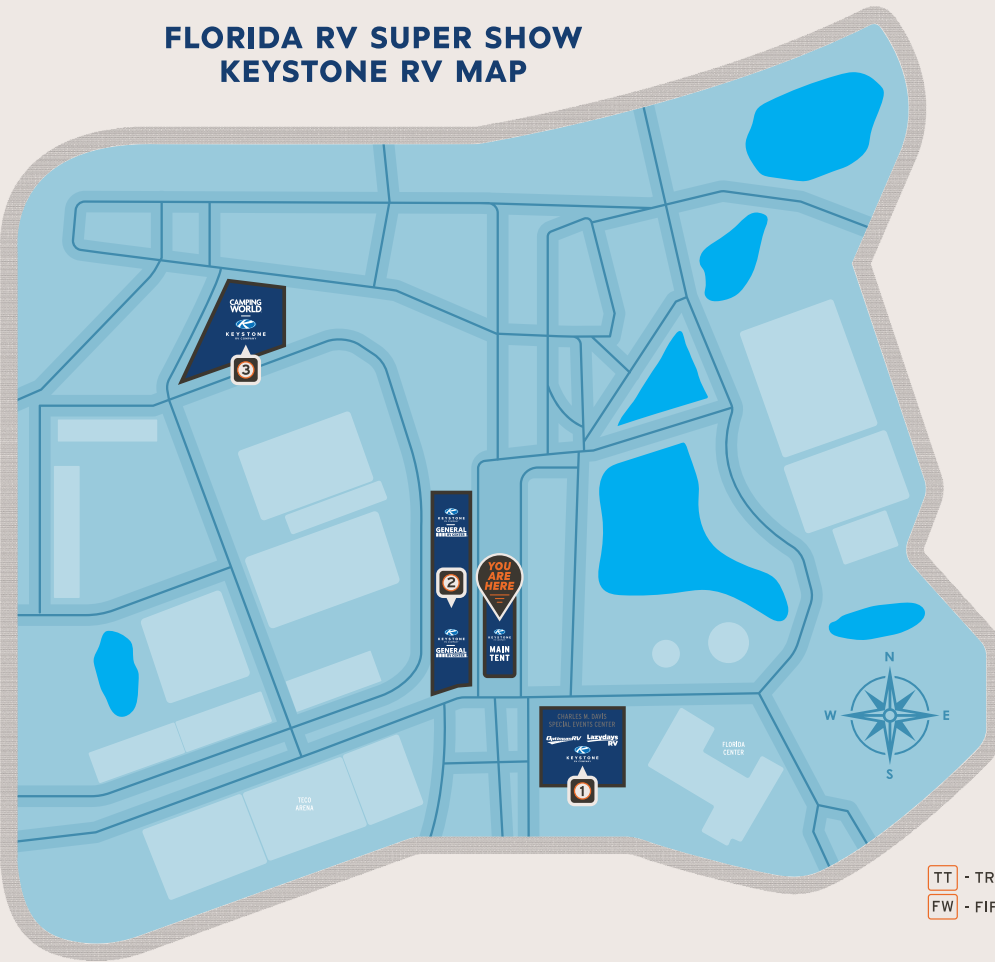

**KEYSTONE**  
RV COMPANY

**YOU  
ARE  
HERE.** 

**FLORIDA RV SUPER SHOW  
KEYSTONE RV MAP**

- ② | FW ALPINE
- ② | FW ALPINE AVALANCHE
- ② | FW ARCADIA
- ③ | TT BULLET
- ③ | TT FW COUGAR
- ② | TH FUZION
- ② | TH FUZION IMPACT
- ① | TT DT HIDEOUT
- ① | FW MONTANA
- ③ | TT DT OUTBACK
- ① | TT PASSPORT
- ③ | TH RAPTOR
- ③ | TH RAPTOR CARBON
- ② | DT RESIDENCE
- ① | DT RETREAT
- ② | TT DT SPRINGDALE
- ③ | FW SPRINTER

TT - TRAVEL TRAILERS    TH - TOY HAULERS  
 FW - FIFTH WHEELS    DT - DESTINATION TRAILERS

**CAMP  
BETTER**  
KINDNESS · COMMUNITY · PLANET